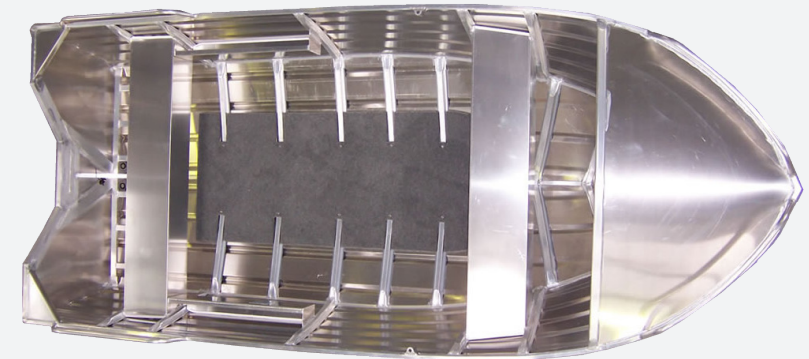

For more information on this model and our range visit:

www.bluefinboats.com.au