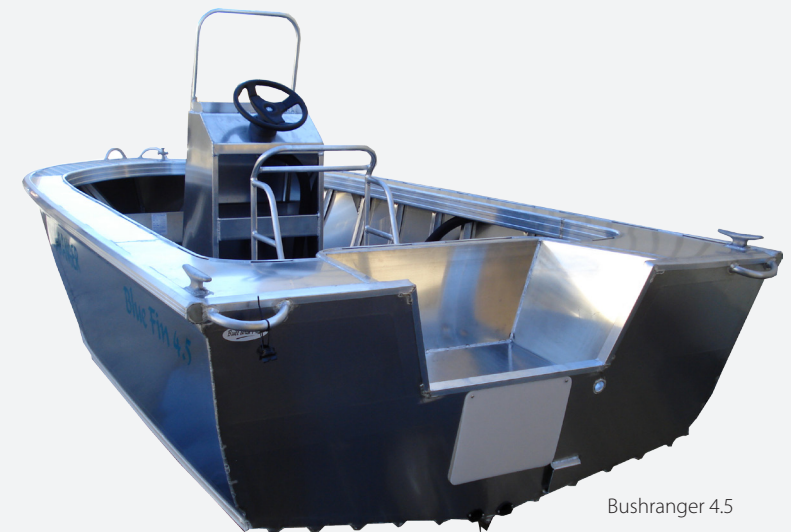

## About the Bushranger 4.5 / 4.75 / 5.0

Blue on Blue:

The Blue Fin Bushranger Aluminium Centre Console Boats are sure to be a hit with fishos - thank's to 360-degree fishability!

The Bushranger is designed to appeal to the boater who needs a no nonsense unpainted boat. Well suited to bay and estuary fishing - an awesome fishing boat and top value for money!

## Specifications

Model	Length overall	Beam mm	Hull depth	Weight kg	Max HP	Bottom sheets mm	Top sides mm
Bushranger 4.5	4.50 m	2150	1100 mm	~ 265	60	3.0	3.0
Bushranger 4.75	4.75 m	2150	1100 mm	~ 280	70	3.0	3.0
Bushranger 5.0	5.00 m	2150	1100 mm	~ 295	80	3.0	3.0

## Features

3mm plate sides	Cross bollard
2mm tread plate foredeck	Transducer bracket
Side decks	Bilge pump bracket
Anchor shelf	Motor pad
Fully carpeted floor	Double bow eye
Under floor floatation	2 large bungs
2 bow handles	Centre Console, Unpainted, with removable Grab Rail
2 transom handles	

## Options

Under floor fuel tank (60 ltr)	Side pockets
S/S bow sprit and roller	Rod holders
Stern side rails Aft	Anchor well
Transom step	Spray Chines
Fully upholstered pedestal seats and anodized plug in bases	Custom Blue Fin Trailer